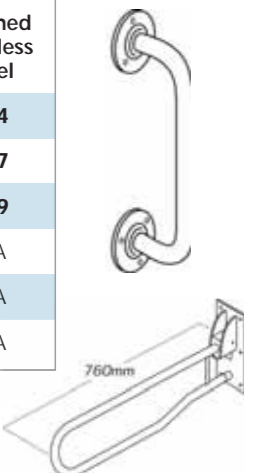

£91
67.ABS

Animo Foot Stool
250mm High / 420mm High
White

£111 / £113
67.AS / 67.XXASB

£ Special order item

all retail prices include VAT

GALAXY GRAB RAILS & SEATS - Colours: White, Blue & Stainless Steel

C

CODE	Description	White	Blue	Polished Stainless Steel
52.GR30*	Grab Rail 300mm x 35mm	£18	£18	£24
52.GR45*	Grab Rail 450mm x 35mm	£19	£19	£27
52.GR60*	Grab Rail 600mm x 35mm	£20	£20	£29
52.DMBR*	Padded Backrest	£76	£76	N/A
52.DHA*	Hinged Loop Support Rail	£106	£106	N/A
52.DMS*	Replacement Ring Seat	£39	£39	N/A

GALAXY DOC "M" PACK

C

Available with white or blue rails

Galaxy Document "M" Disabled WC Facility Lantac Approved, L/L Pack includes:

- L/L Pan 450mm High
- L/L 6-litre China Cistern (inc. Cistern Fittings) Left or Right Lever
- PVC Flushpipe, White
- Spatula Flushing Lever Handle, Chrome
- Single Ring Toilet Seat, White
- Wall Basin 450 x 340mm 1TH, White
- A Pair of Basin Hanger Brackets
- Sequential Lever Action Spray Mixer Tap, Chrome
- Basin Waste 32mm, Chrome
- Hinged Support Rail 760mm
- Four Long Grab Rails, 35mm x 600mm