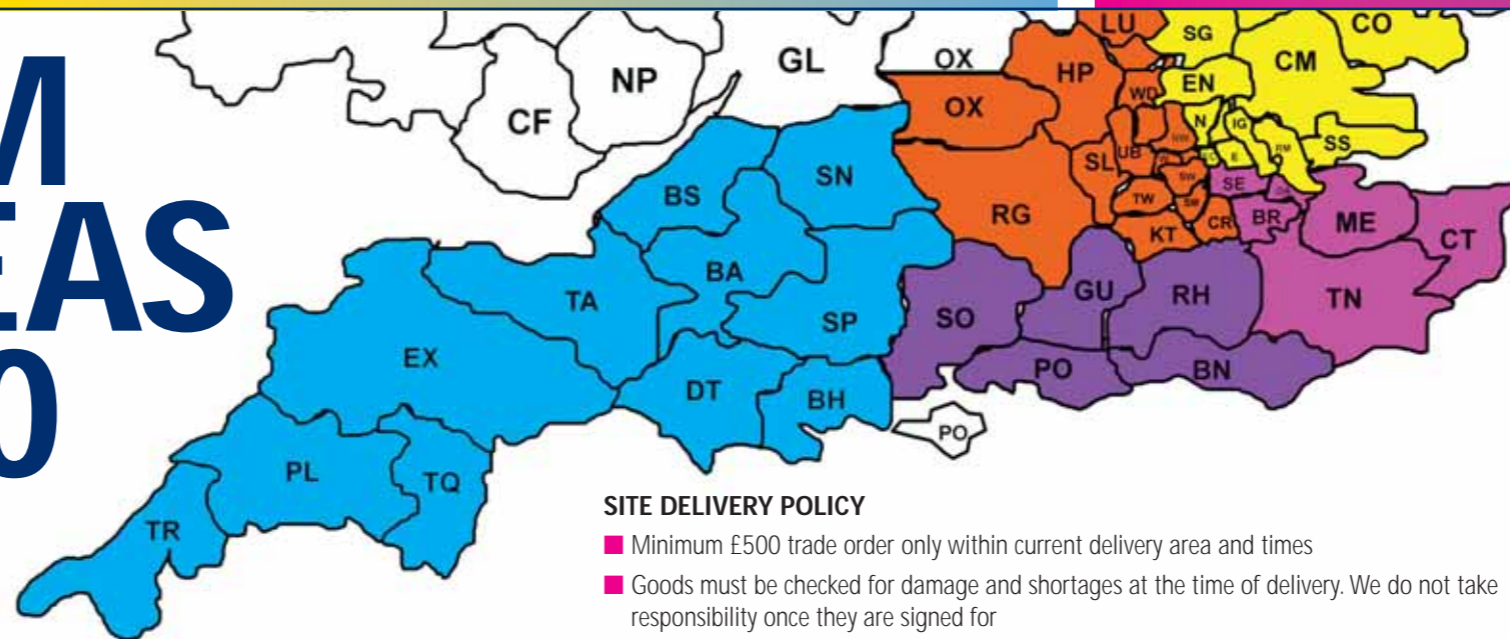

# ASM AREAS 2010

- Extra delivery runs to the West Country
- New daily deliveries to Luton and Hitchin
- Place orders between 0730 and 1700 for next day delivery (excluding blue area)

**SITE DELIVERY POLICY**